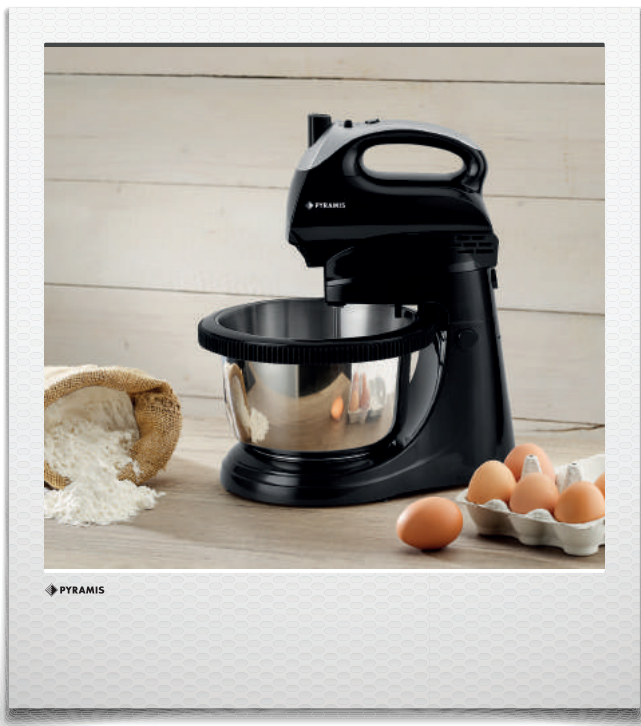

Mixer with Bowl BR501

040001401

300W
Stainless steel bowl
5 speeds & turbo
Release button
Chromed beaters & hooks

Master Carton: 4pcs