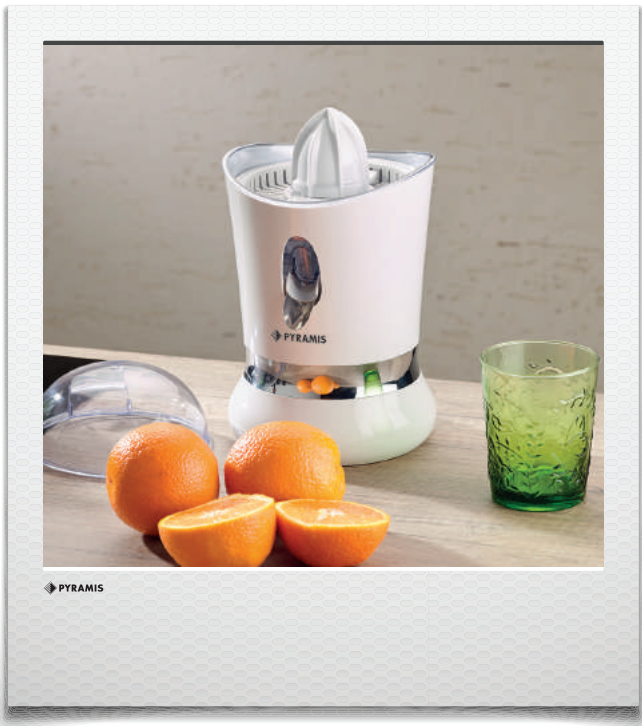

Juice Extroctor White WI801

040002001

- 85W
- One way direction
- Lid for dust protection
- 2 press cones
- Stainless pouring spout with drip stop
- Automatic shut off when stop pressing

Master Carton: 8pcs