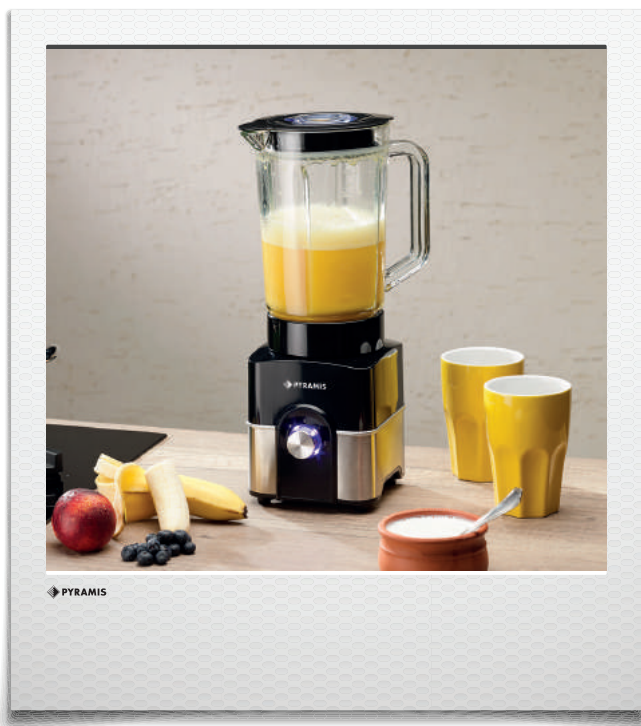

Table Blender BI300

040000501

- 500W
- LED light on the knob
- 2 speeds & pulse
- 1.5L glass jar
- Anti-slip feet
- Detachable parts – easy to clean

Master Carton: 3pcs