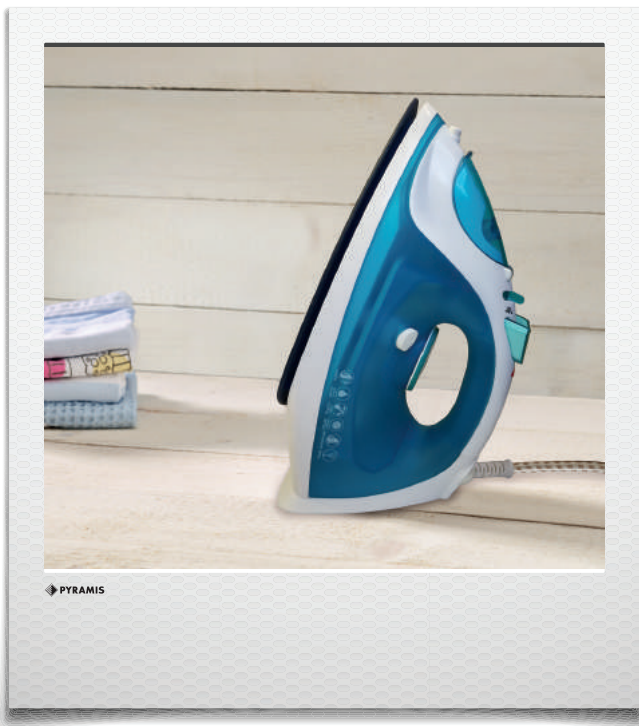

Iron TW900

040002201

2200W
Stainless steel plate
Anti drip & anti calc
Without auto shut off

Master Carton: 8pcs