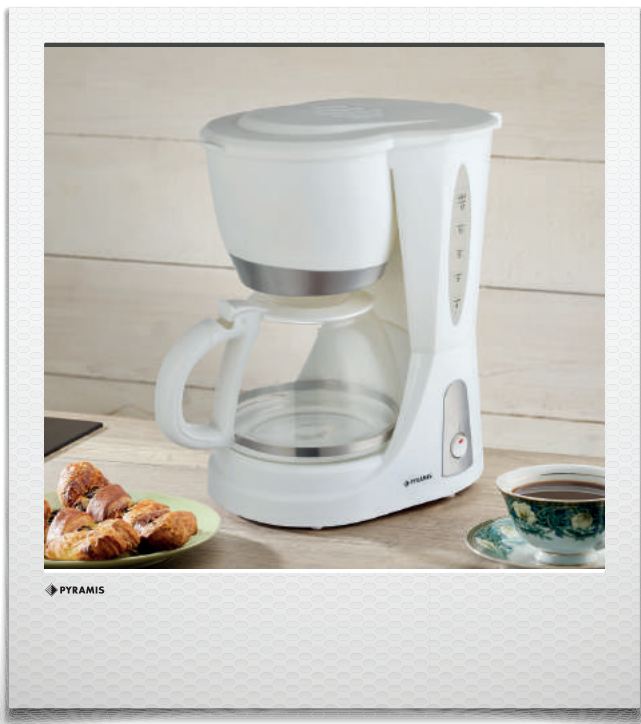

## Coffee Maker Black BI1000

**040002501**

- 830W
- 1.2L, 12 cups
- Detachable filter
- Drip-stop
- Automatically keeps warm,
- Water level gauge,
- Permanent filter,
- Measuring spoon

**Master Carton: 6pcs**

## Coffee Maker White WI1001

**040002601**

- 830W
- 1.2L, 12 cups
- Detachable filter
- Drip-stop
- Automatically keeps warm,
- Water level gauge,
- Permanent filter,
- Measuring spoon

**Master Carton: 6pcs**