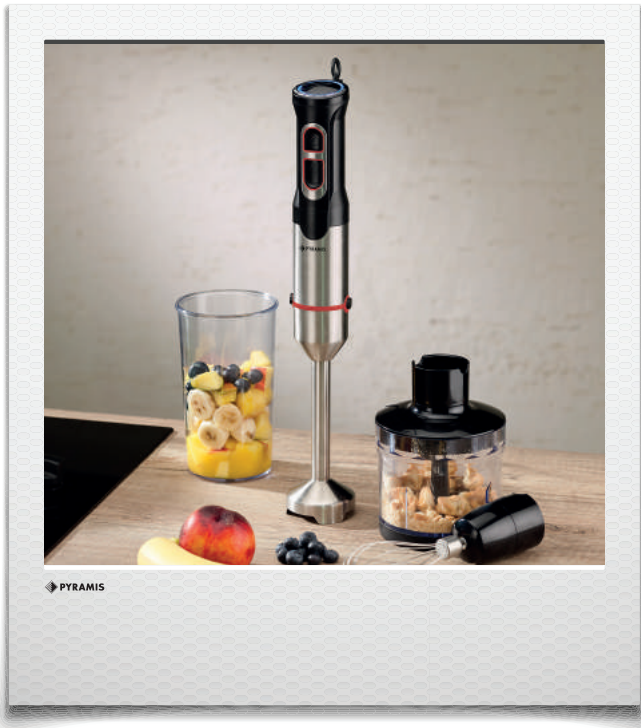

Hand Blender Set BRI401

040000701

- 650W
- Adjustable rotating speeds with LED light
- Release button
- Stainless steel parts
- Suitable for cold and warm ingredients
- Stainless steel blade
- 500ml chopper/600ml beamer

Master Carton: 6pcs